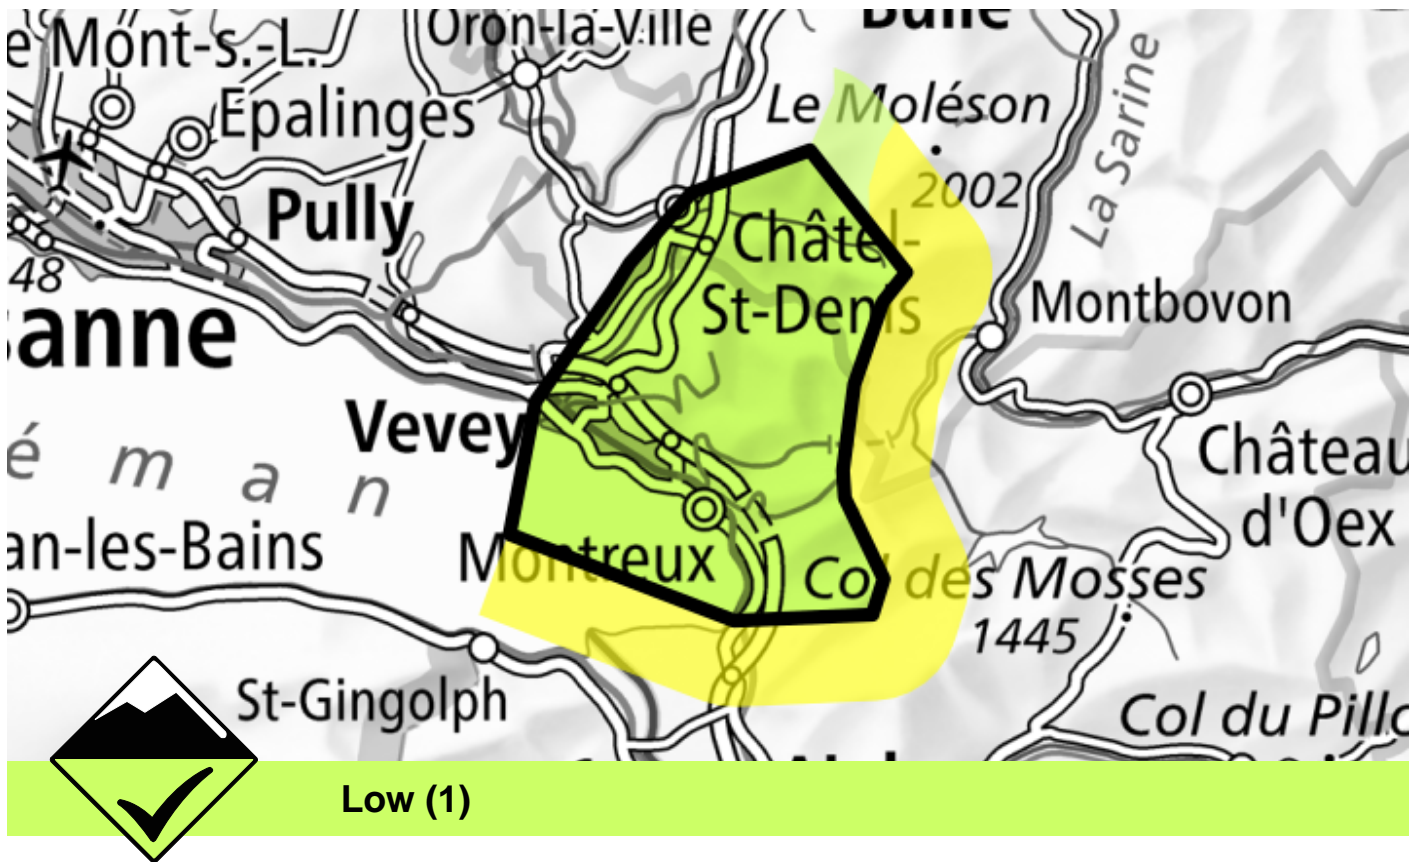

# Avalanche danger

Forecast through: 22.2.2025, 17:00 / Next update: 22.2.2025, 17:00

## No distinct avalanche problem

Individual avalanche prone locations are to be found in particular in extremely steep terrain. Even a small avalanche can sweep people along and give rise to falls.

Danger levels

 1 low

 2 moderate

 3 considerable  4 high

 5 very high