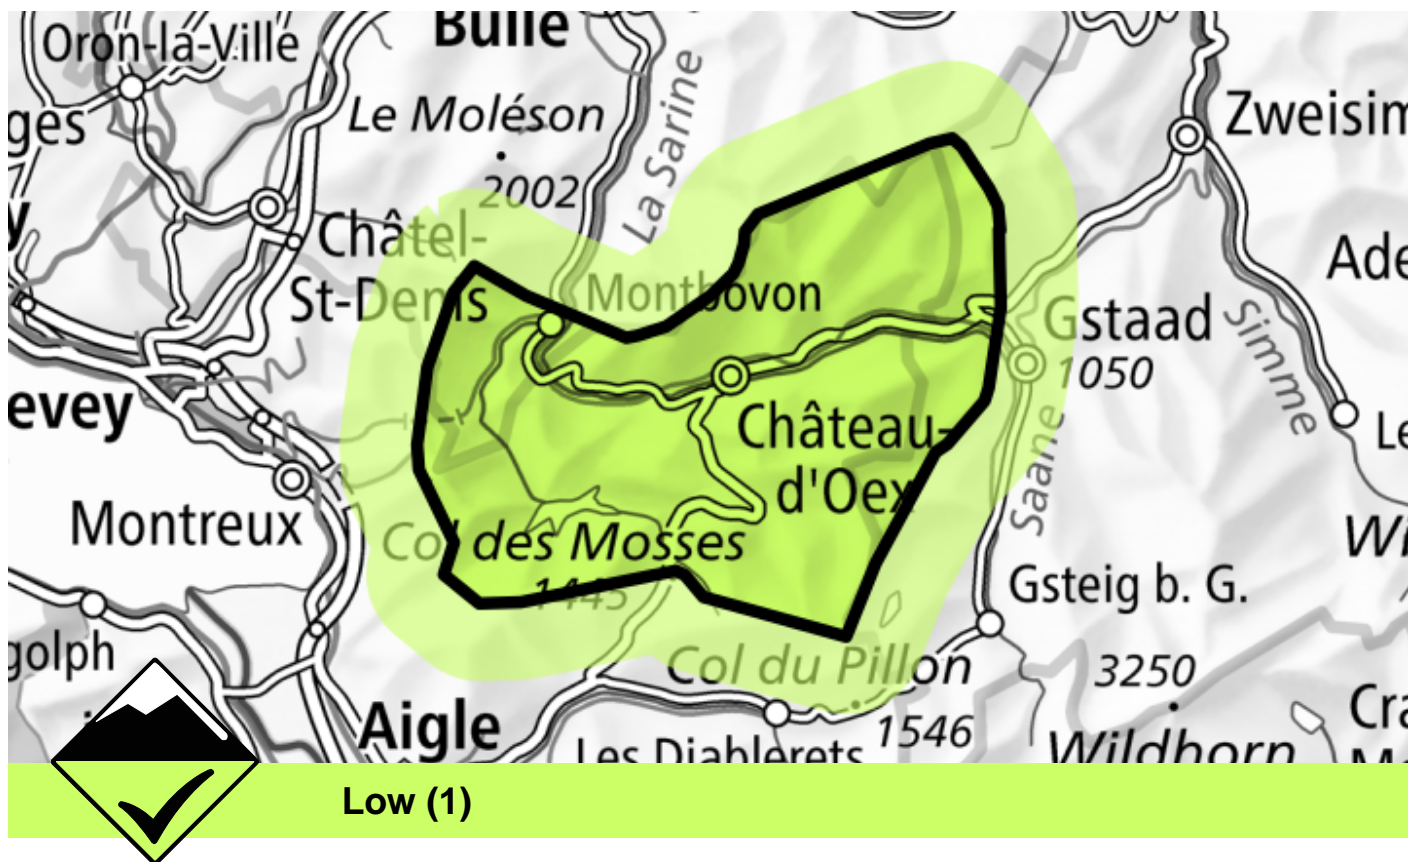

Avalanche danger

Forecast through: 11.5.2025, 17:00 / Next update: In the event of heavy snowfall

Wet snow

The snowpack will be wet all the way through. On steep north facing slopes natural wet avalanches are possible, but they will be mostly small. Apart from the danger of being buried, restraint should be exercised in particular in view of the danger of avalanches sweeping people along and giving rise to falls.

Danger levels

 1 low

 2 moderate

 3 considerable  4 high

 5 very high