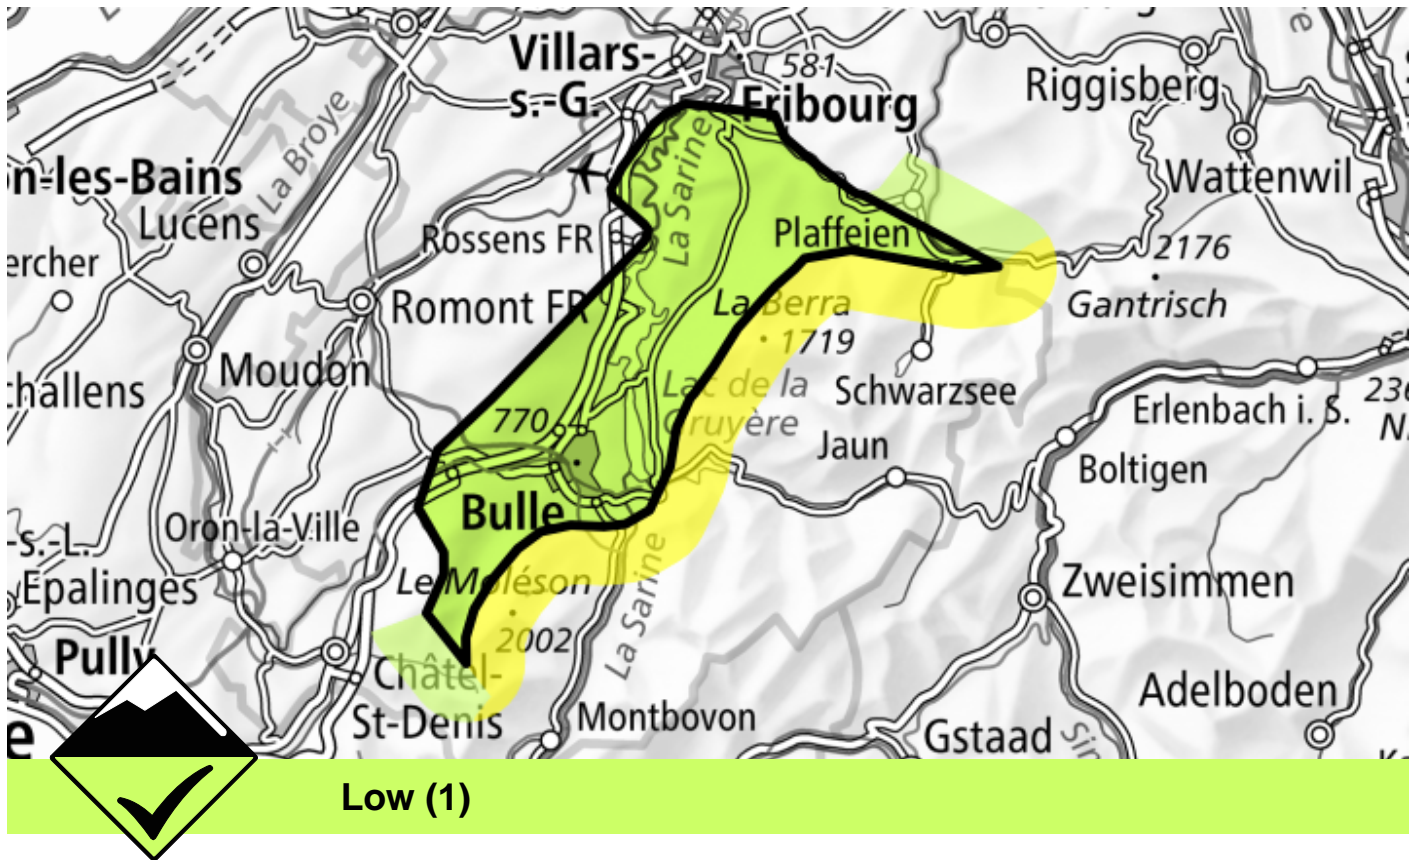

Avalanche danger

Forecast through: 22.2.2025, 17:00 / Next update: 22.2.2025, 17:00

No distinct avalanche problem

Individual avalanche prone locations are to be found in particular in extremely steep terrain. Even a small avalanche can sweep people along and give rise to falls.

Danger levels

 1 low

 2 moderate

 3 considerable  4 high

 5 very high