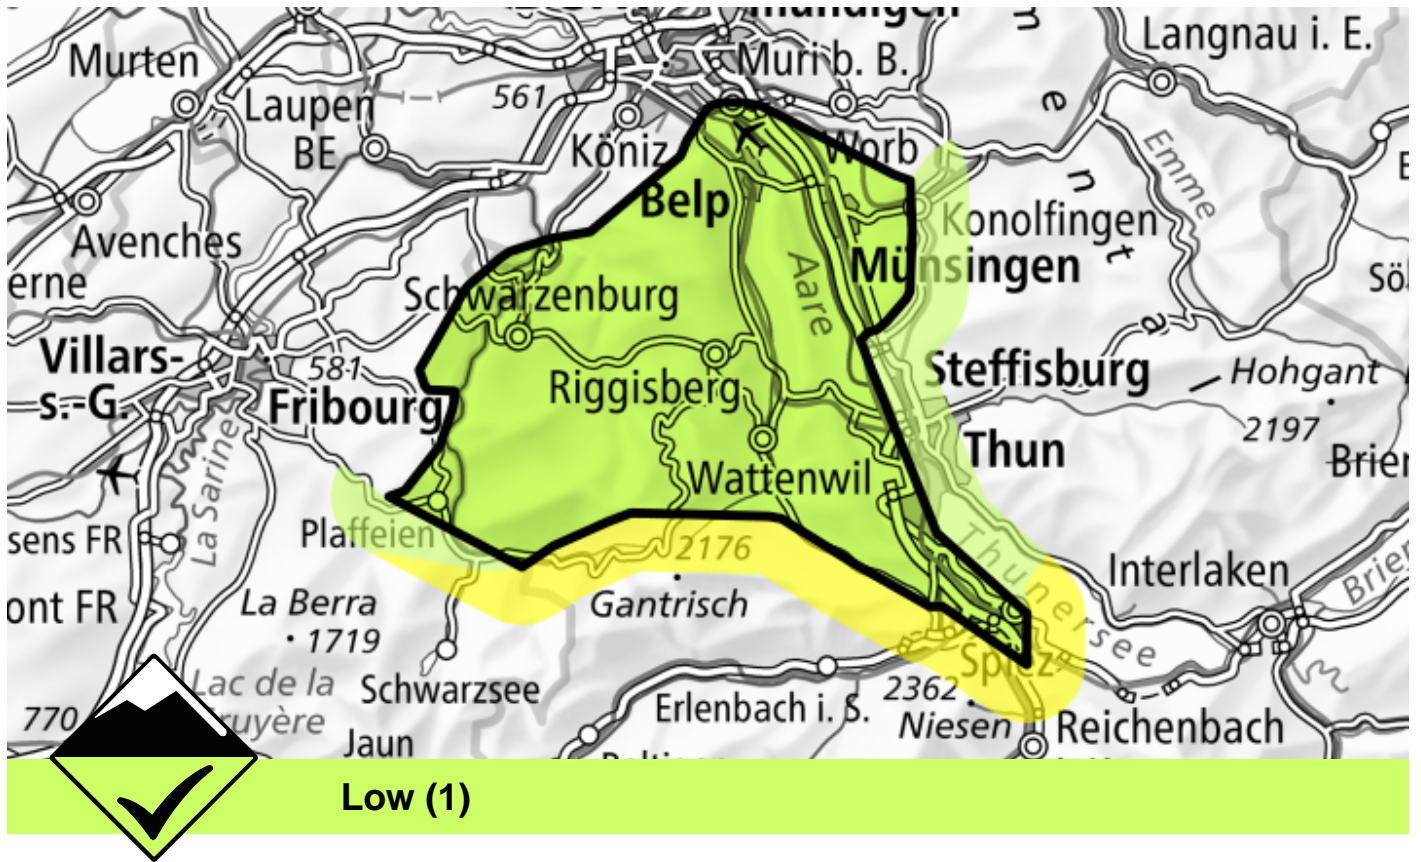

Avalanche danger

Forecast through: 22.2.2025, 17:00 / Next update: 22.2.2025, 17:00

No distinct avalanche problem

Individual avalanche prone locations are to be found in particular in extremely steep terrain. Even a small avalanche can sweep people along and give rise to falls.

Danger levels

 1 low

 2 moderate

 3 considerable  4 high

 5 very high