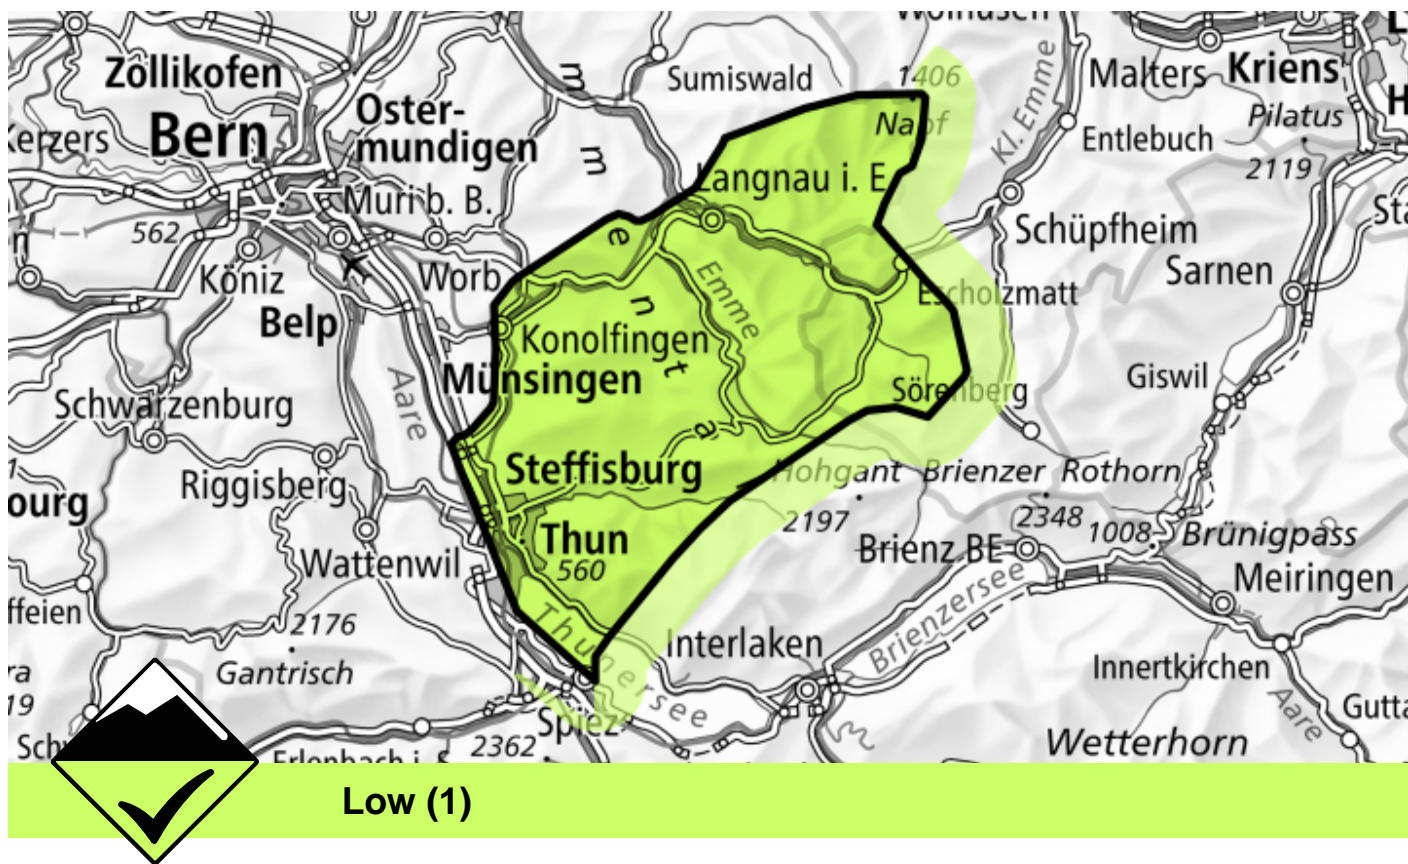

# Avalanche danger

Forecast through: 15.4.2026, 17:00 / Next update: 15.4.2026, 17:00

## Wet snow

On steep grassy slopes individual wet snow slides are possible. Restraint should be exercised because avalanches can sweep people along and give rise to falls.

Danger levels

 1 low

 2 moderate

 3 considerable  4 high

 5 very high