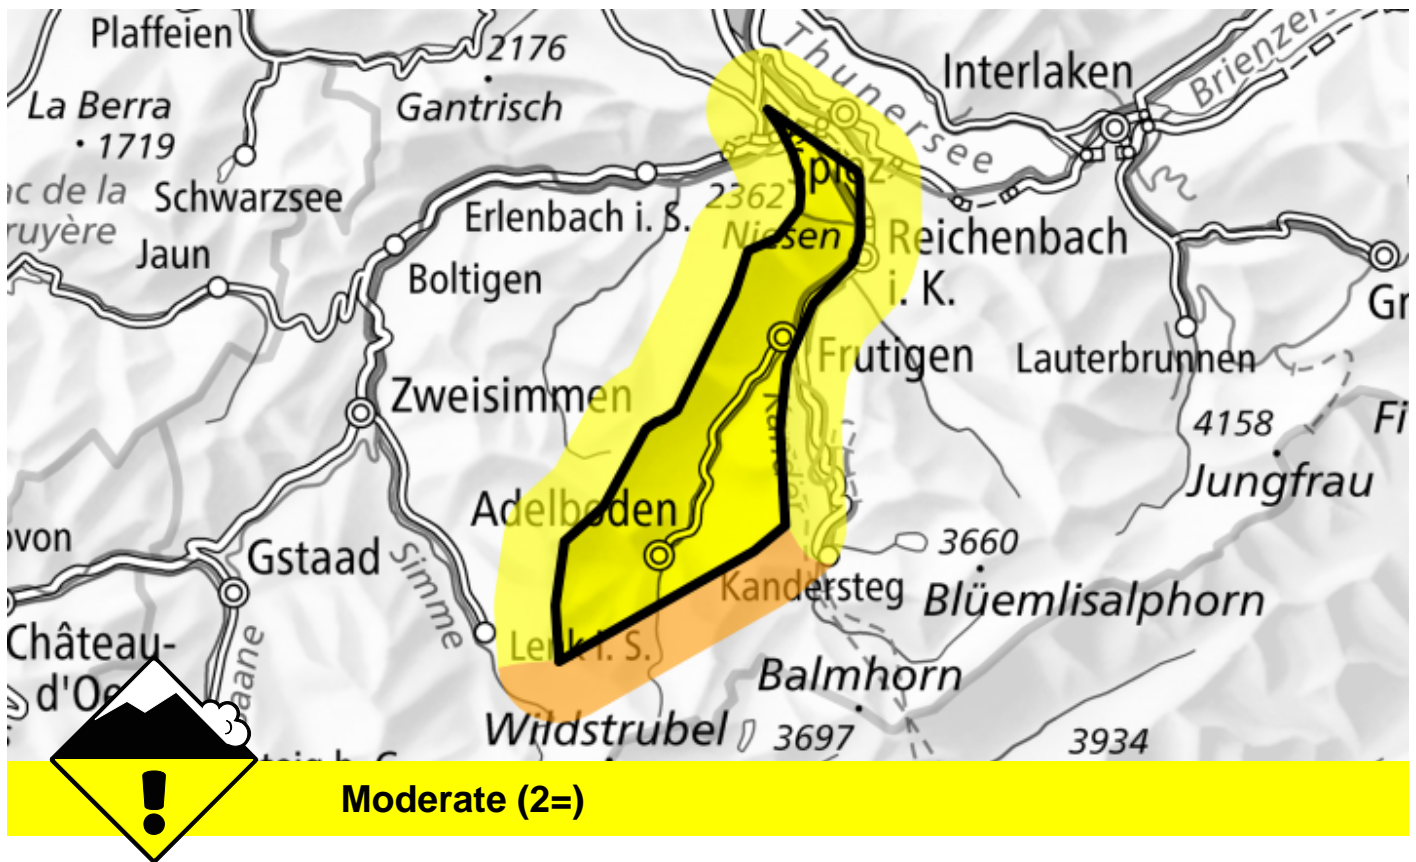

# Avalanche danger

Forecast through: 27.12.2024, 17:00 / Next update: 27.12.2024, 08:00

## No distinct avalanche problem

### Avalanche prone locations Danger description

Avalanches can in some places be released by a single winter sport participant and reach medium size. These avalanche prone locations are to be found adjacent to ridgelines and in gullies and bowls and in little used backcountry terrain. Backcountry touring and other off-piste activities call for careful route selection.