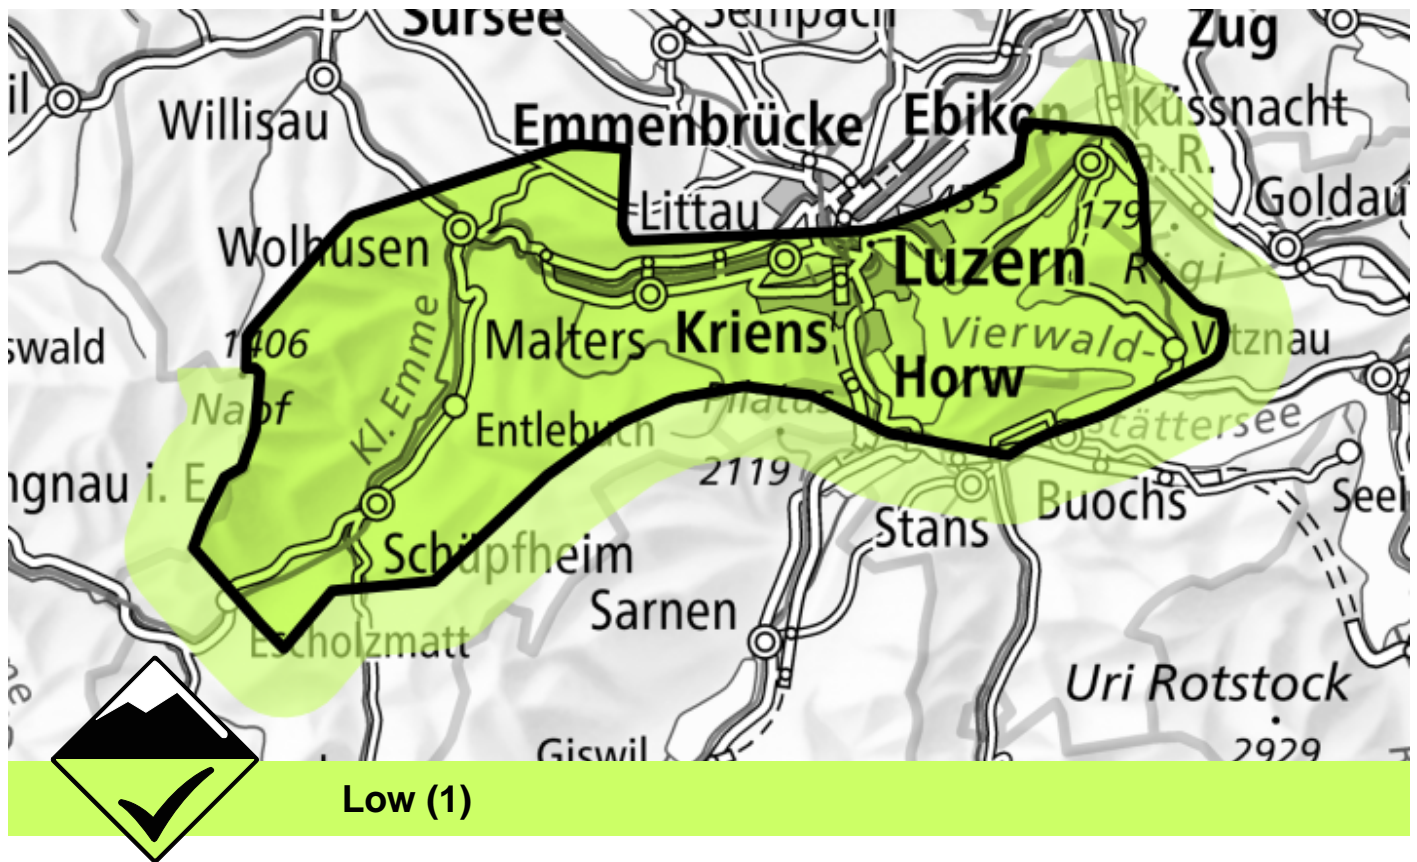

Avalanche danger

Forecast through: 15.4.2026, 17:00 / Next update: 15.4.2026, 17:00

Wet snow

On steep grassy slopes individual wet snow slides are possible. Restraint should be exercised because avalanches can sweep people along and give rise to falls.

Danger levels

 1 low

 2 moderate

 3 considerable  4 high

 5 very high