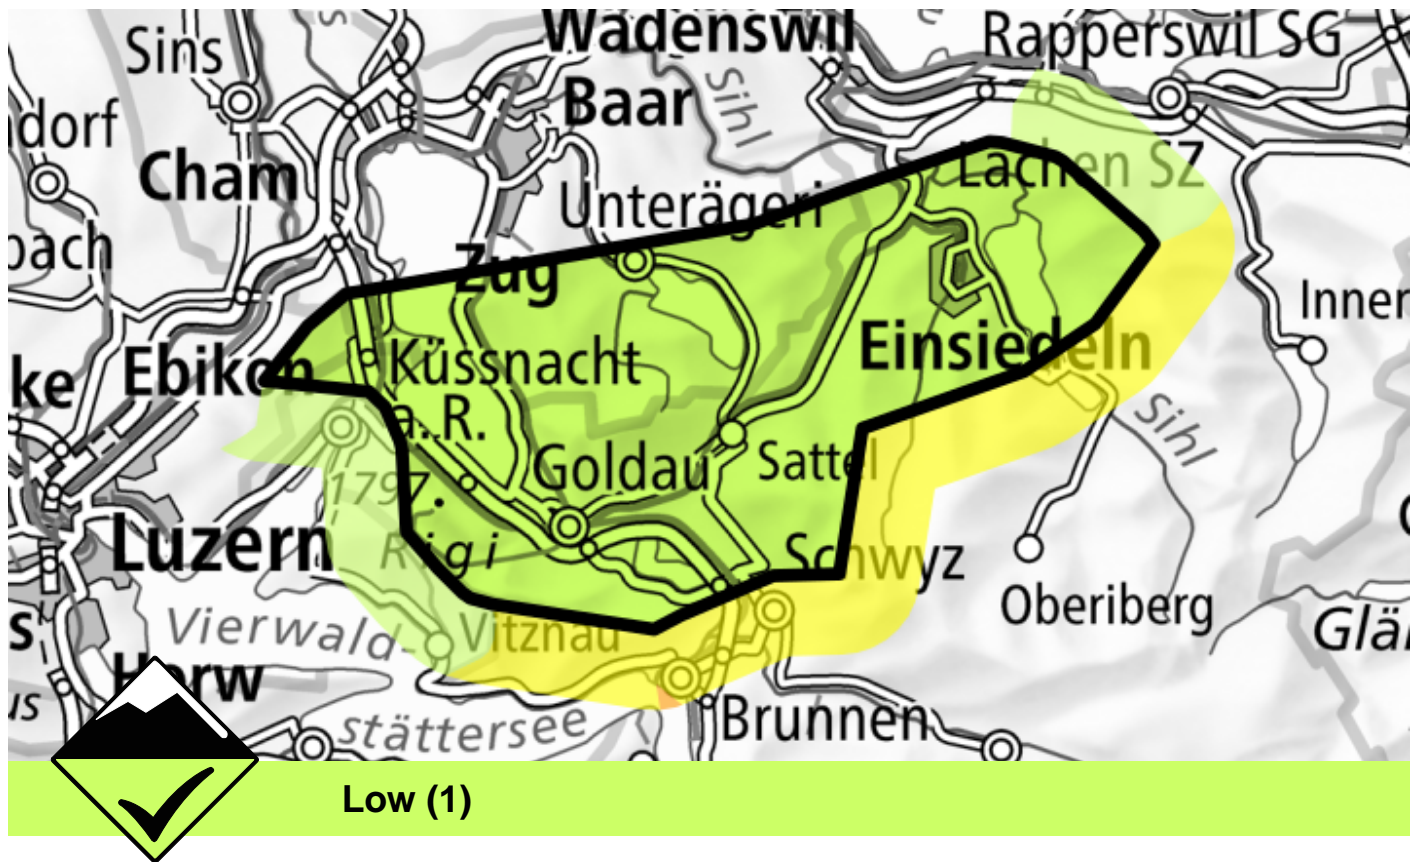

Avalanche danger

Forecast through: 21.11.2024, 17:00 / Next update: 21.11.2024, 17:00

Wind slab

Only a little snow is lying. Individual avalanche prone locations are to be found in particular in extremely steep terrain. Restraint should be exercised because avalanches can sweep people along and give rise to falls.

Danger levels

 1 low

 2 moderate

 3 considerable  4 high

 5 very high