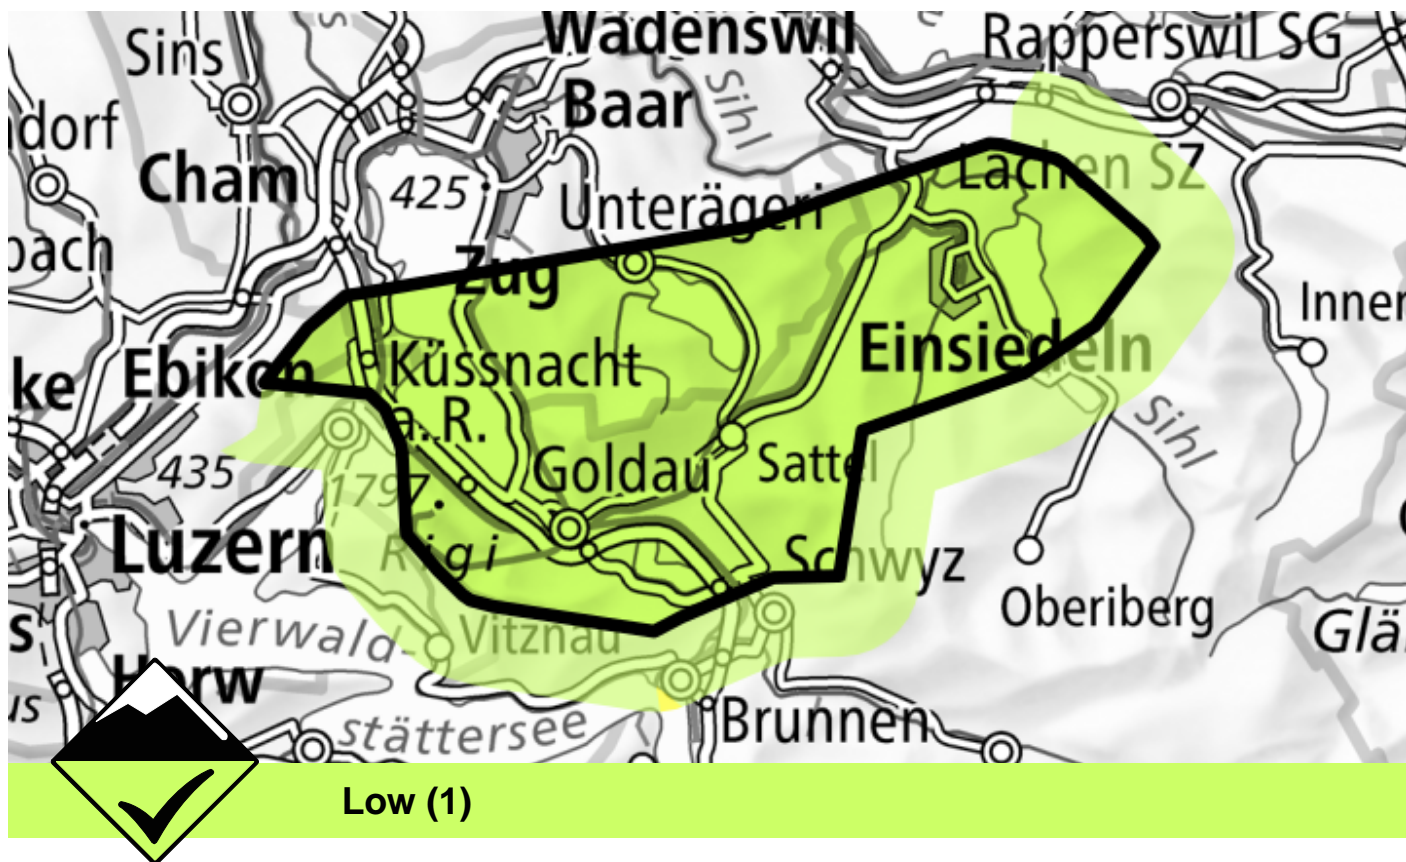

Avalanche danger

Forecast through: 15.4.2026, 17:00 / Next update: 15.4.2026, 17:00

Wet snow

On steep grassy slopes individual wet snow slides are possible. Restraint should be exercised because avalanches can sweep people along and give rise to falls.

Danger levels

 1 low

 2 moderate

 3 considerable  4 high

 5 very high