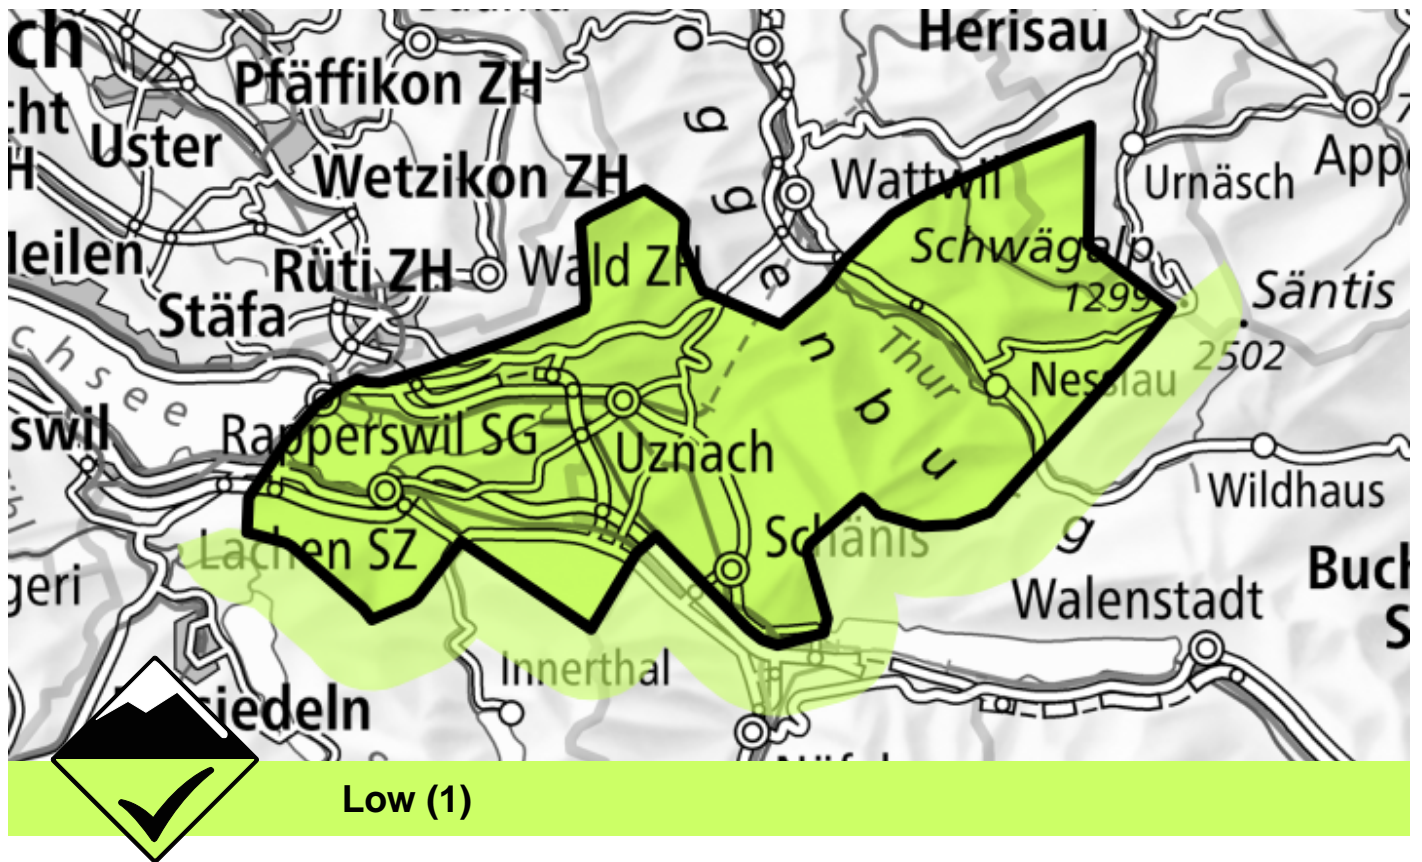

Avalanche danger

Forecast through: 15.4.2026, 17:00 / Next update: 15.4.2026, 17:00

Wet snow

On steep grassy slopes individual wet snow slides are possible. Restraint should be exercised because avalanches can sweep people along and give rise to falls.

Danger levels

 1 low

 2 moderate

 3 considerable  4 high

 5 very high