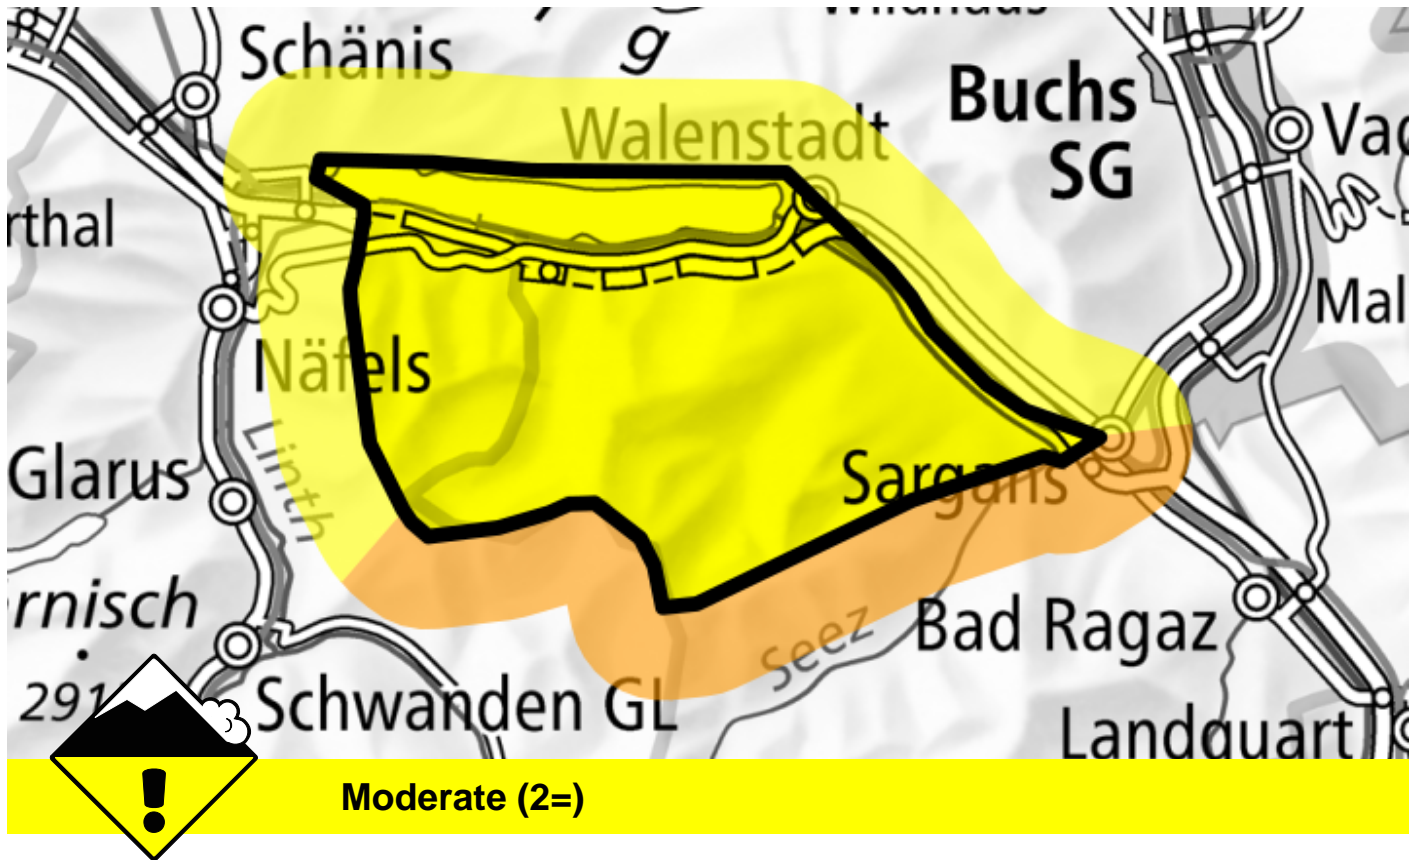

# Avalanche danger

Forecast through: 27.12.2024, 17:00 / Next update: 27.12.2024, 08:00

## No distinct avalanche problem

### Avalanche prone locations Danger description

Avalanches can in some places be released by a single winter sport participant and reach medium size. These avalanche prone locations are to be found adjacent to ridgelines and in gullies and bowls and in little used backcountry terrain. Backcountry touring and other off-piste activities call for careful route selection.

### Avalanche prone locations Danger description

Small and medium-sized gliding avalanches are possible, in isolated cases also on very steep shady slopes. Areas with glide cracks are to be avoided as far as possible. On steep sunny slopes individual moist and wet snow slides are possible as the day progresses.