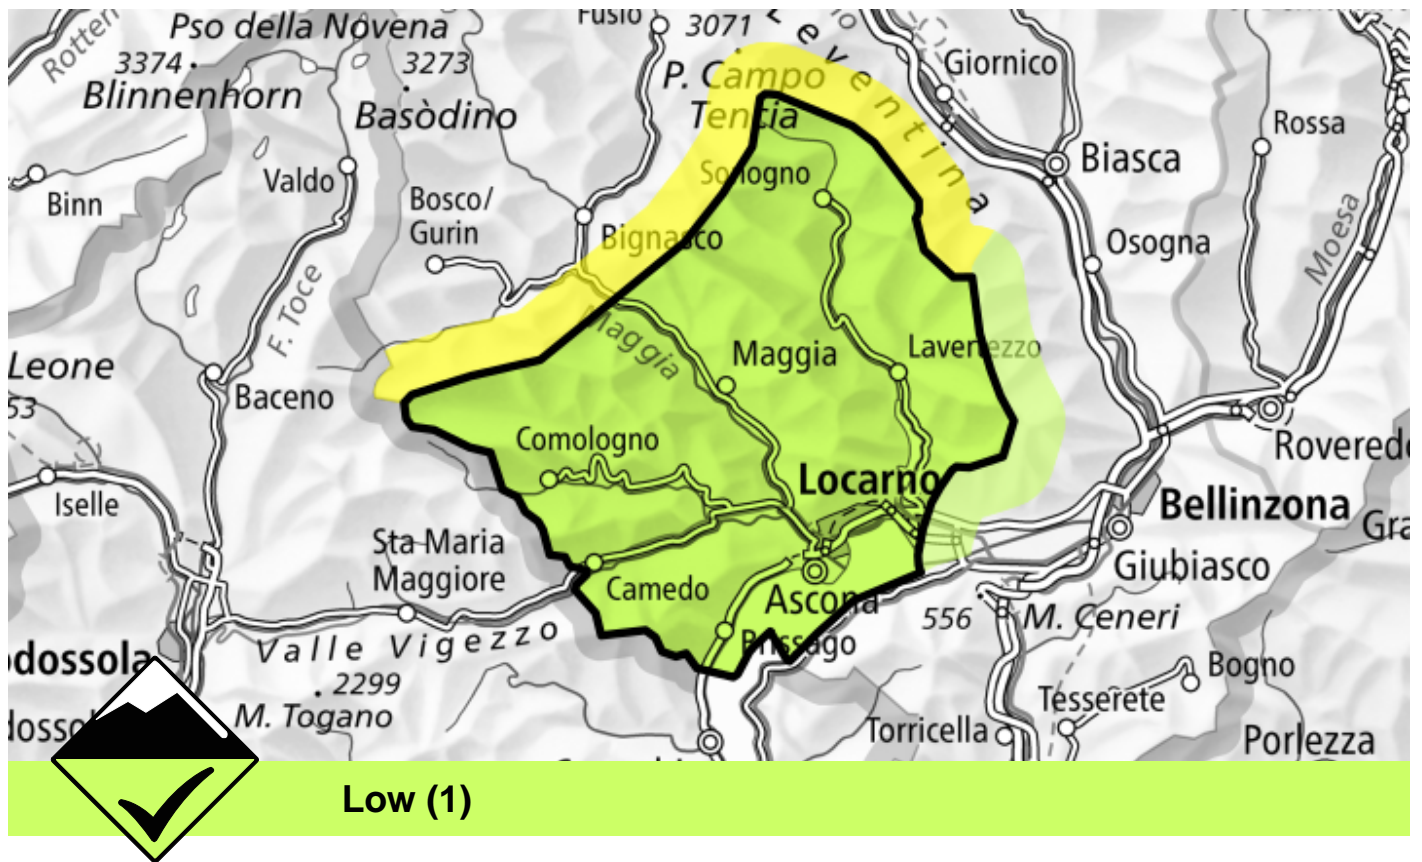

Avalanche danger

Forecast through: 21.11.2024, 17:00 / Next update: 21.11.2024, 17:00

Wind slab

Only a little snow is lying. Individual avalanche prone locations are to be found in particular in extremely steep terrain. Restraint should be exercised because avalanches can sweep people along and give rise to falls.

Danger levels

 1 low

 2 moderate

 3 considerable  4 high

 5 very high