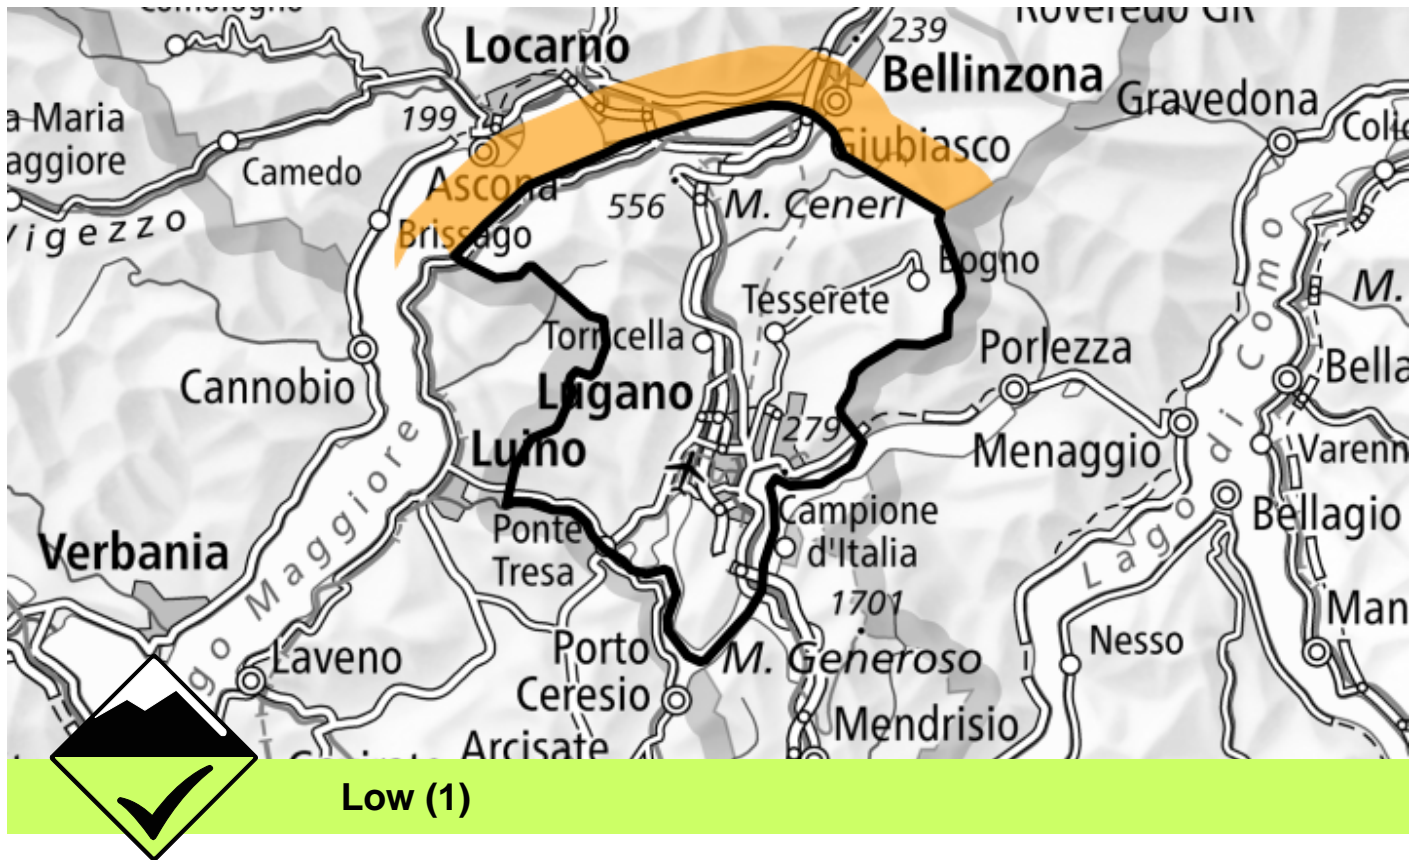

Avalanche danger

Forecast through: 15.4.2026, 17:00 / Next update: 15.4.2026, 17:00

Wet snow

On steep grassy slopes individual wet snow slides are possible. Restraint should be exercised because avalanches can sweep people along and give rise to falls.

Danger levels

 1 low

 2 moderate

 3 considerable  4 high

 5 very high