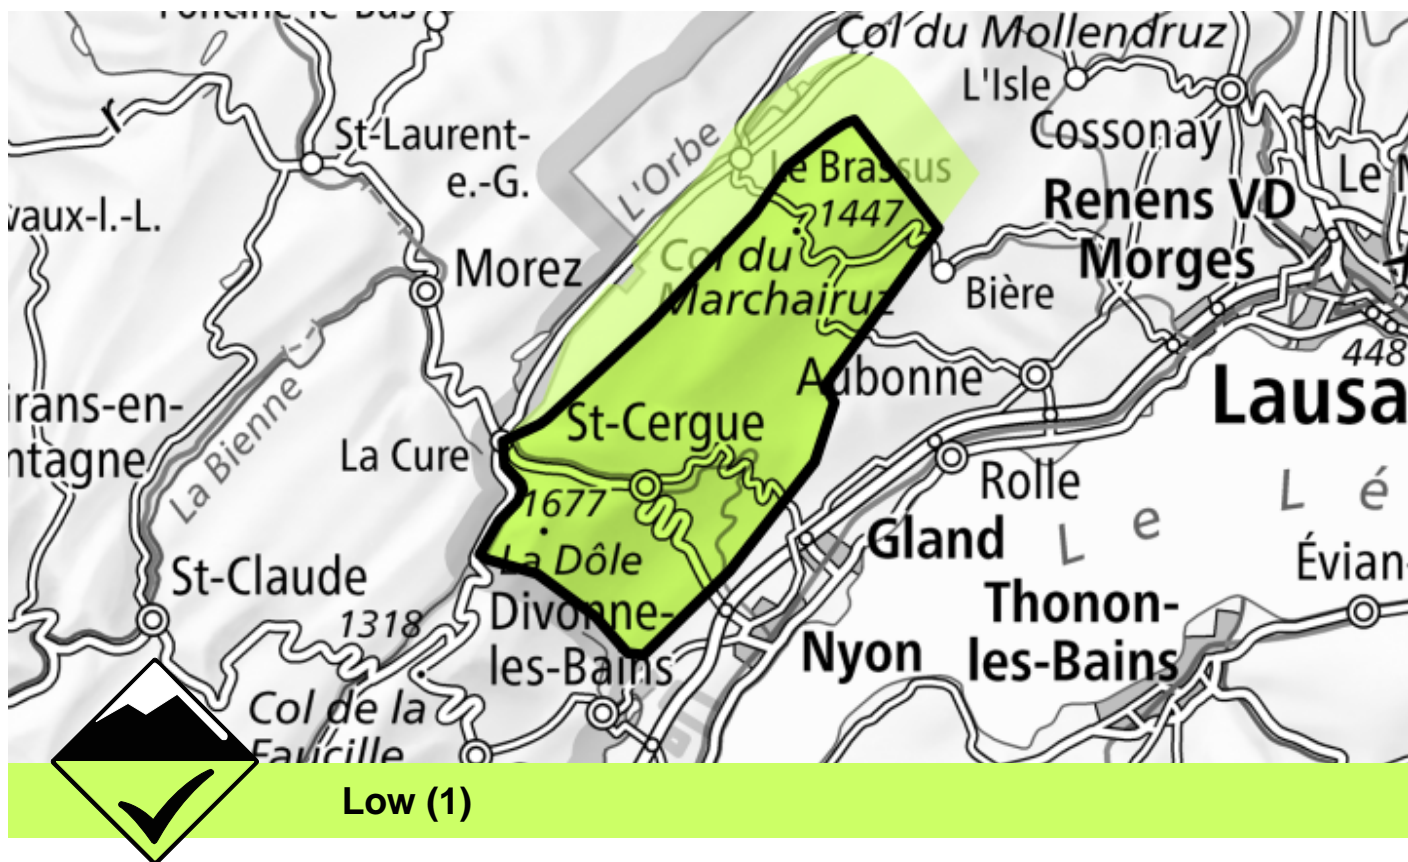

Avalanche danger

Forecast through: 22.2.2025, 17:00 / Next update: 22.2.2025, 17:00

No distinct avalanche problem

Individual avalanche prone locations are to be found in particular in extremely steep terrain. Even a small avalanche can sweep people along and give rise to falls.

Danger levels

 1 low

 2 moderate

 3 considerable  4 high

 5 very high