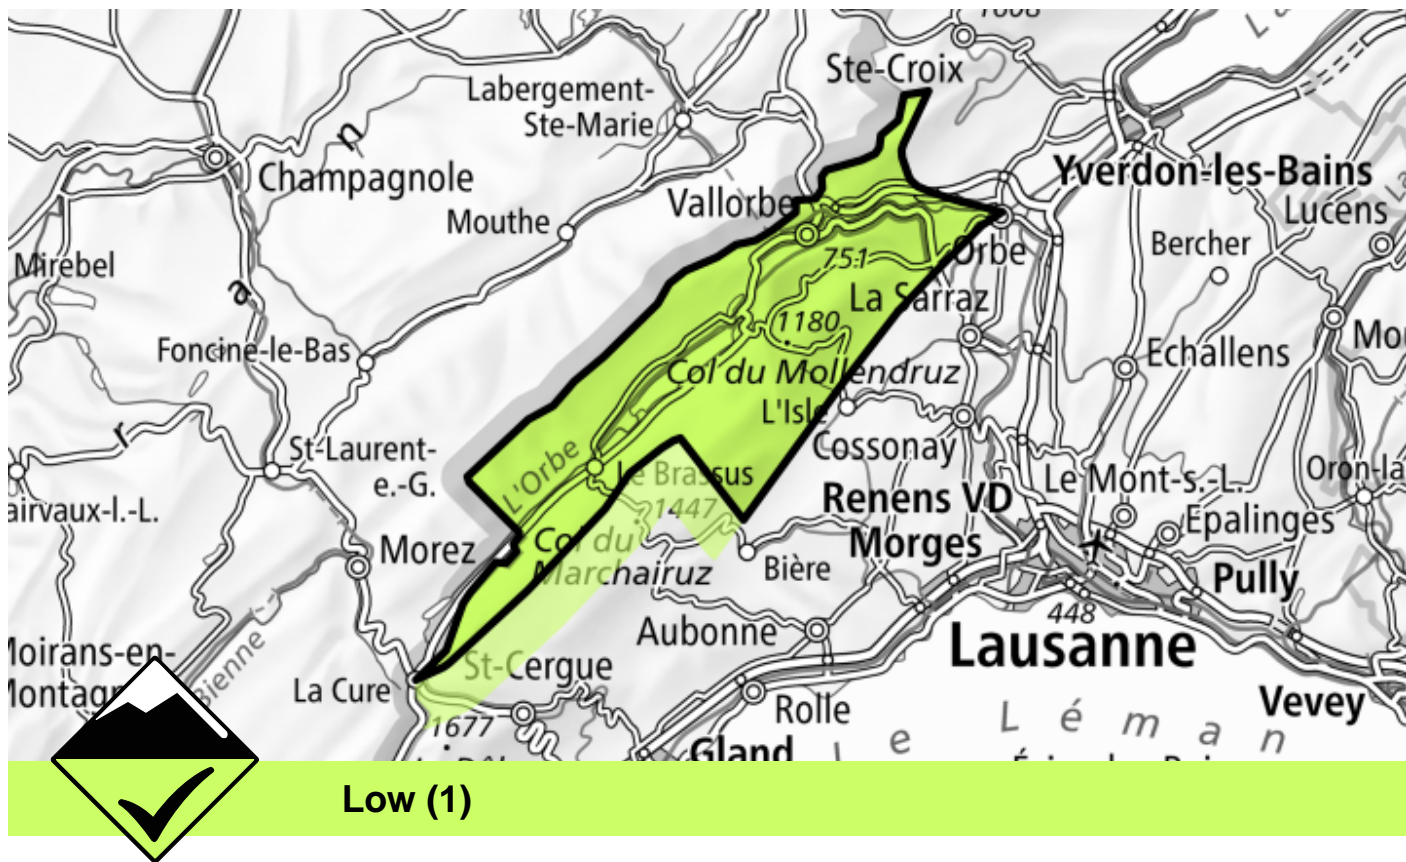

Avalanche danger

Forecast through: 22.2.2025, 17:00 / Next update: 22.2.2025, 17:00

No distinct avalanche problem

Individual avalanche prone locations are to be found in particular in extremely steep terrain. Even a small avalanche can sweep people along and give rise to falls.

Danger levels

 1 low

 2 moderate

 3 considerable  4 high

 5 very high